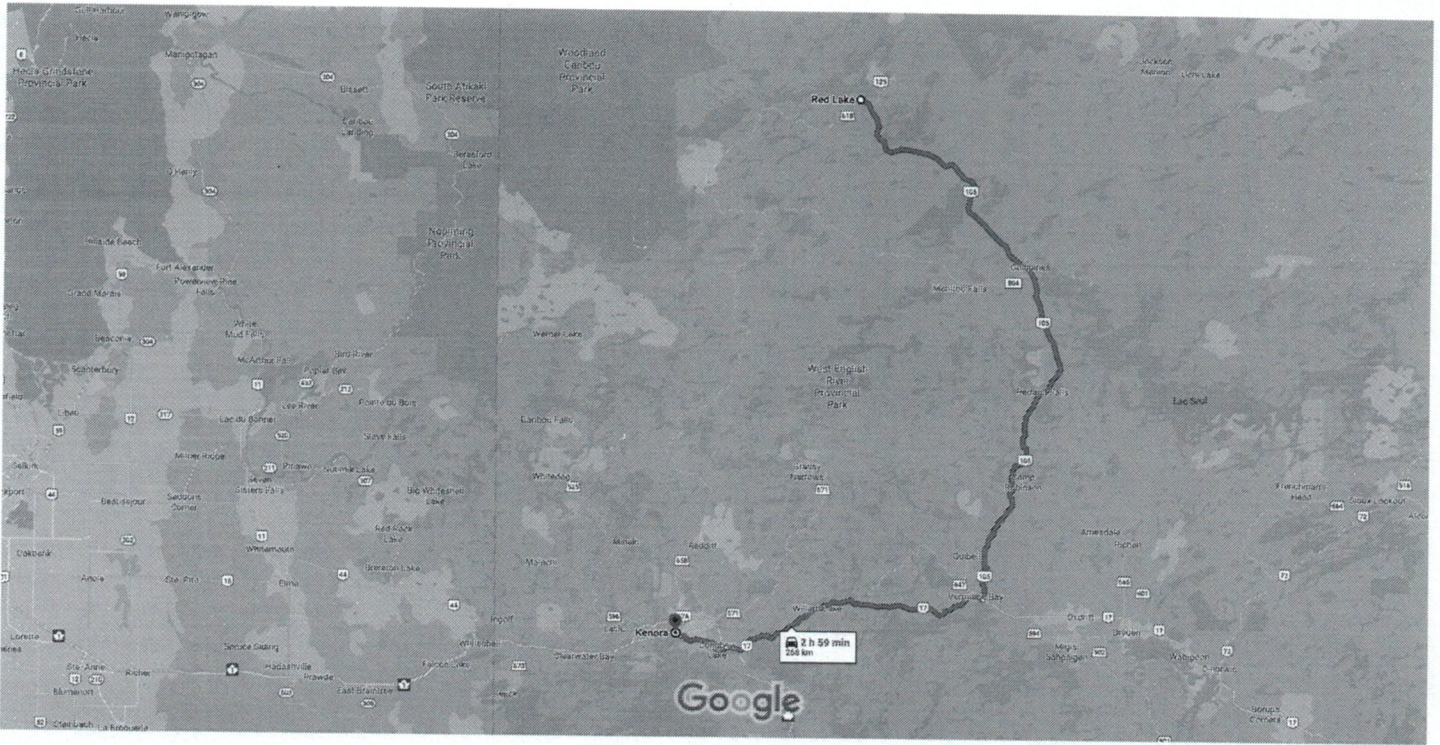

Google Maps Red Lake, ON to Kenora, ON

Drive 268 km, 2 h 59 min

Map data ©2020 Google 20 km 

via ON-105 S and Trans-Canada Hwy/ON-17 W

2 h 59 min

268 km

Fastest route, the usual traffic

Explore Kenora

Groceries

Hotels

Gas stations

Parking Lots

More