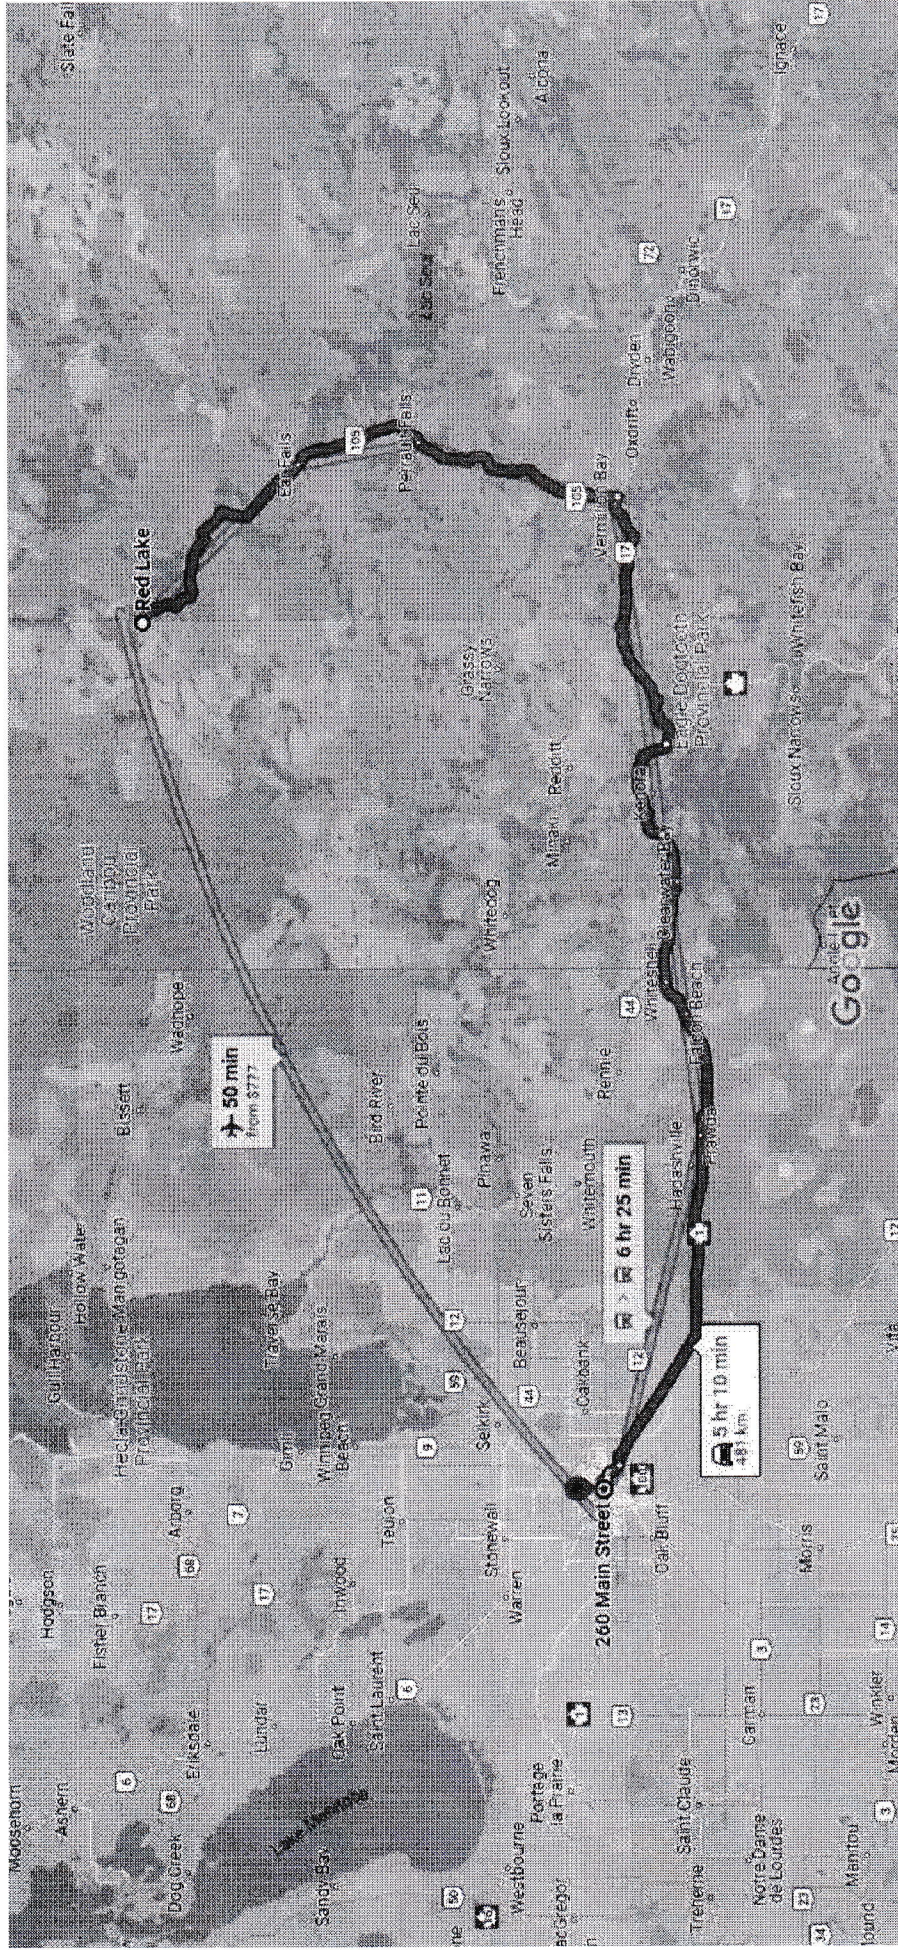

Google Maps Red Lake, Ontario to 260 Main St, Winnipeg, MB R3C 1A9

Drive 481 km, 5 hr 10 min

Map data ©2022 Google 20 km