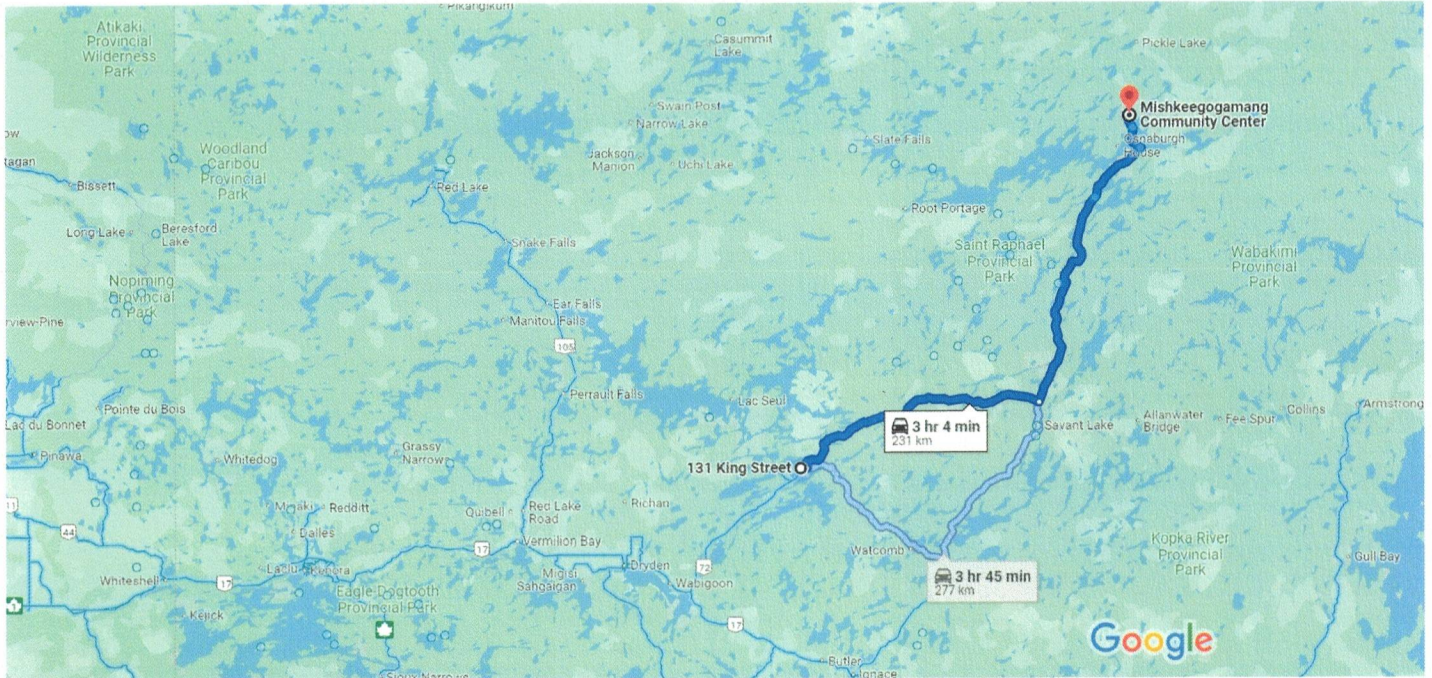

131 King St, Sioux Lookout, ON P8T 1K2 to Mishkeegogamang Community Center, Osnaburgh Indian Reserve No. 63b, ON P0V 2H0

Drive 231 km, 3 hr 6 min

Map data ©2024 Google 20 km

via ON-516 E and ON-599 N 3 hr 6 min  
Fastest route 231 km

via Ed Ariano By-Pass/Mill St, ON-516 E and ON-599 N 3 hr 6 min  
232 km

via ON-642 E and ON-599 N 3 hr 46 min  
277 km