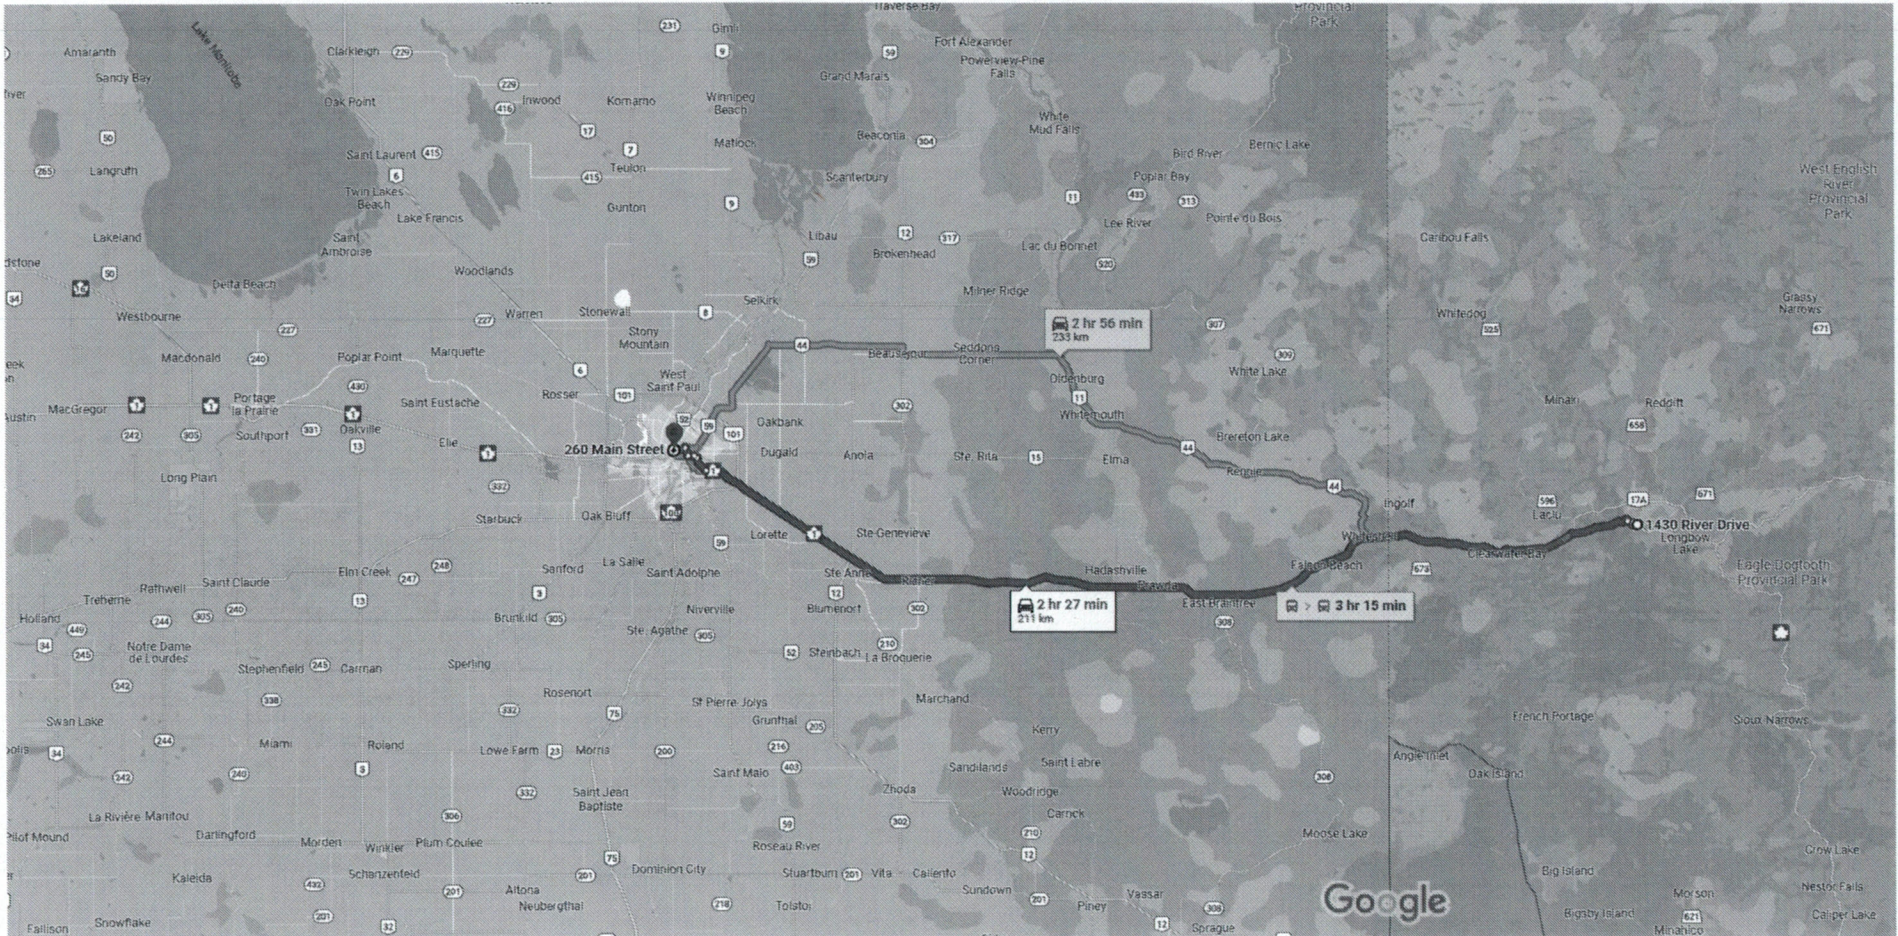

Google Maps

1430 River Dr, Kenora, ON P9N 1K5 to 260 Main St, Winnipeg, MB R3C 1A9

Drive 211 km, 2 hr 27 min

Map data ©2023 Google 20 km

 via Trans-Canada Hwy 2 hr 27 min
Fastest route now due to traffic conditions 211 km

 via Provincial Trunk Hwy 44 W 2 hr 56 min
233 km