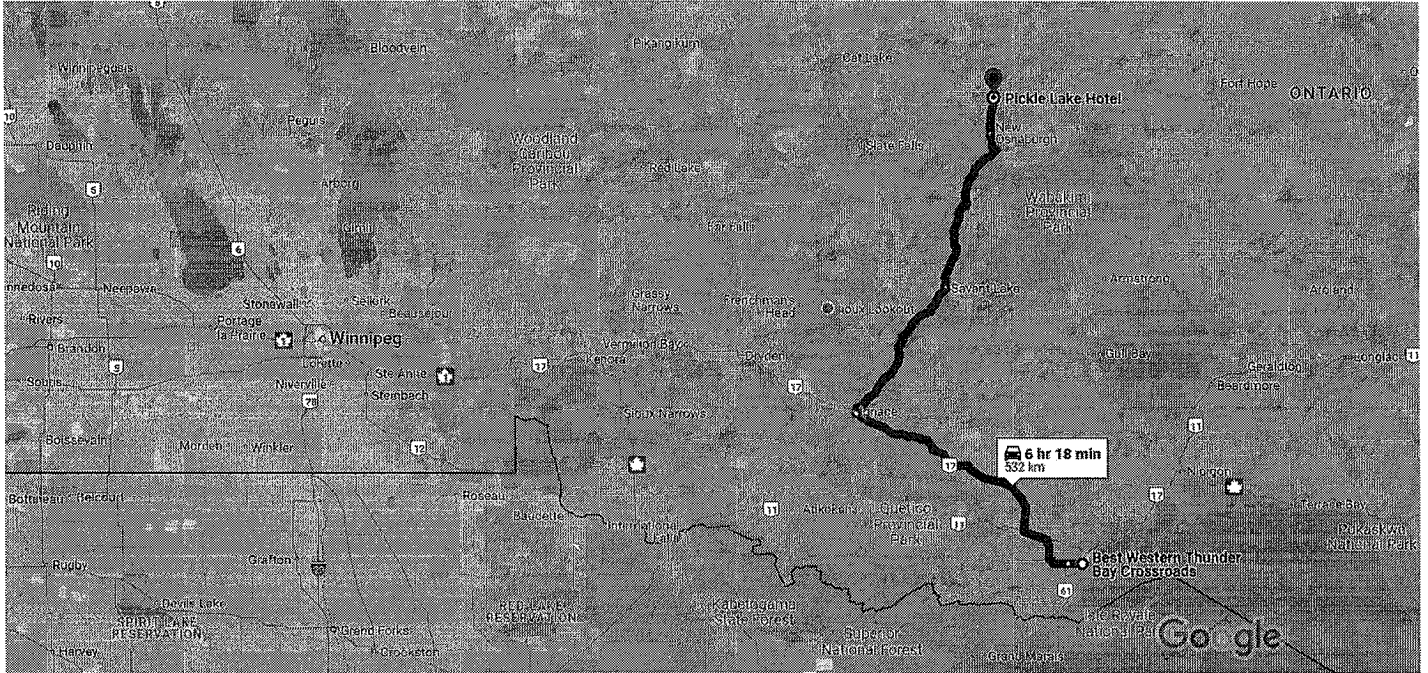

Google Maps

Best Western Thunder Bay Crossroads, 655 Arthur Drive 532 km, 6 hr 18 min
St W, Thunder Bay, ON P7E 5R6 to Pickle Lake Hotel, 1 Koval St, Pickle Lake,
ON P0V 3A0

Map data ©2024 Google 50 km

 via Trans-Canada Hwy/ON-17 6 hr 18 min
W and ON-599 N 532 km
Fastest route
▲ Your destination is in a different time zone.

Explore nearby Pickle Lake Hotel

Restaurants

Hotels

Gas stations

Parking Lots

More