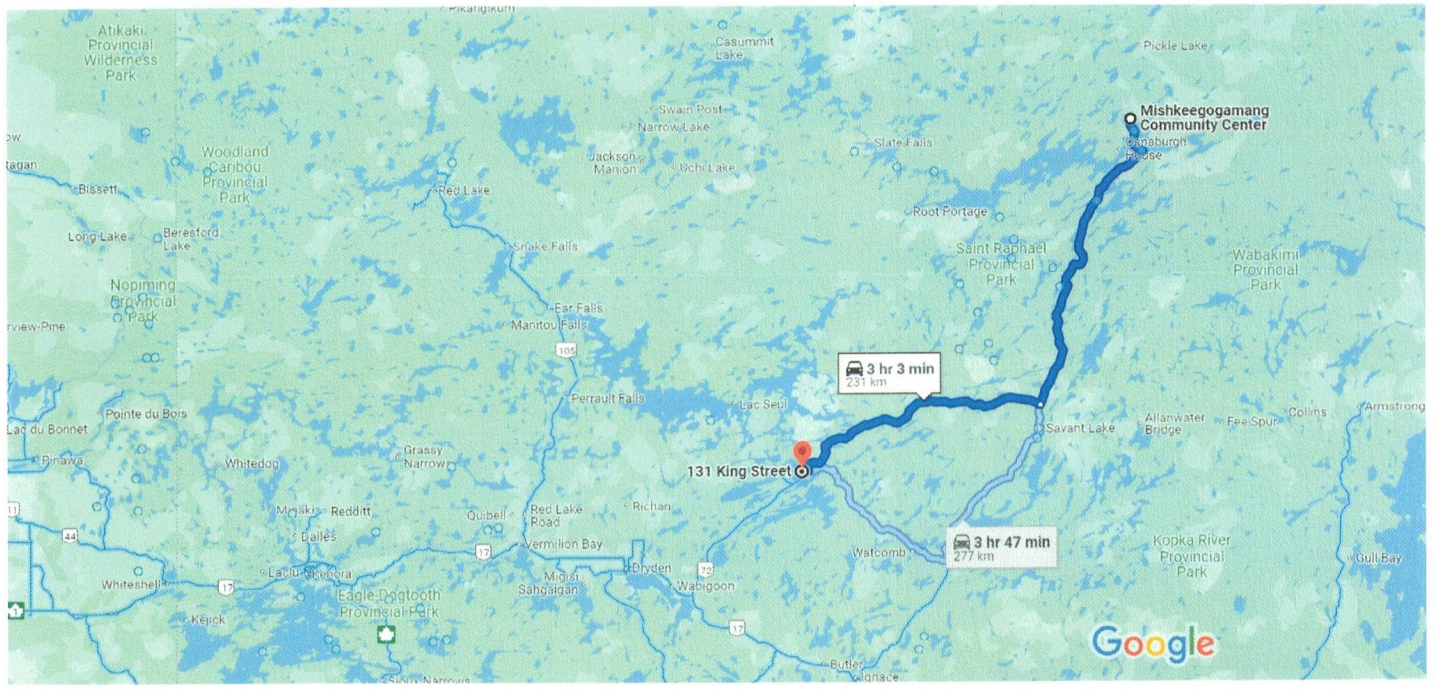

Mishkeegogamang Community Center, Osnaburgh Drive 231 km, 3 hr 3 min  
Indian Reserve No. 63b, ON P0V 2H0 to 131 King St, Sioux Lookout, ON P8T 1K2

Map data ©2024 Google 20 km

via ON-599 S and ON-516 W 3 hr 3 min  
Fastest route 231 km

via ON-599 S and ON-642 W 3 hr 47 min  
277 km