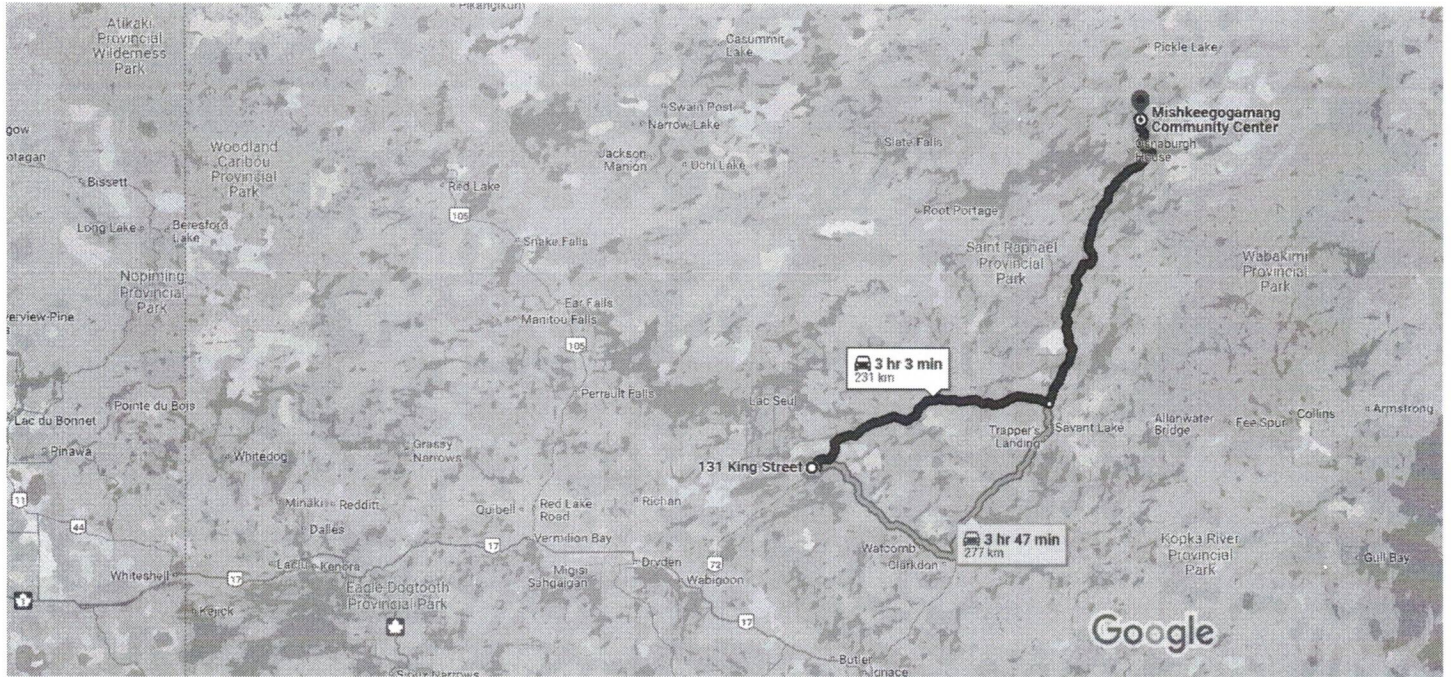

131 King Street, Sioux Lookout, ON to Mishkeegogamang Community Center Drive 231 km, 3 hr 3 min Center

Map data ©2024 Google 20 km

 via ON-516 E and ON-599 N 3 hr 3 min
Fastest route 231 km

 via ON-642 E and ON-599 N 3 hr 47 min
277 km