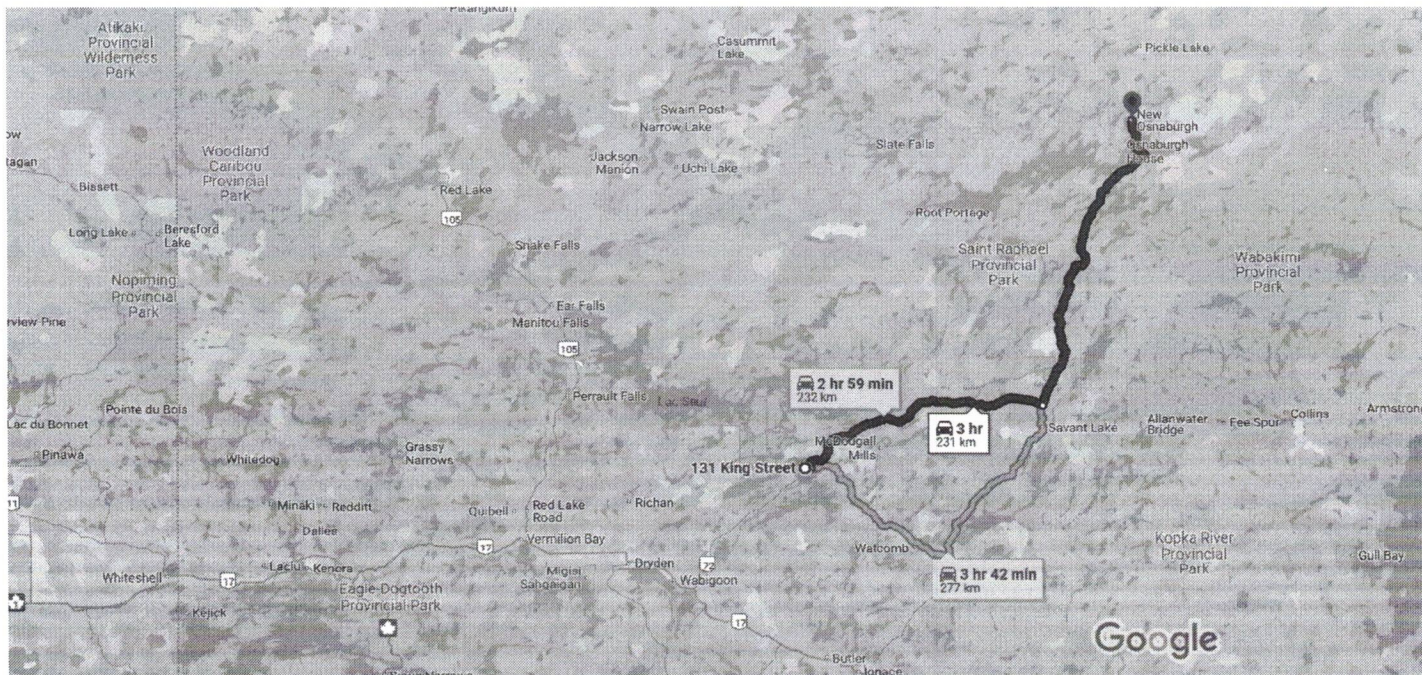

131 King St, Sioux Lookout, ON P8T 1K2 to Mishkeegogamang Community Center, Osnaburgh Indian Reserve No. 63b, ON P0V 2H0 Drive 231 km, 3 hr

Map data ©2024 Google 20 km

via ON-516 E and ON-599 N 3 hr
Best route 231 km

via Ed Ariano By-Pass/Mill St, ON-516 E and ON-599 N 2 hr 59 min
232 km

via ON-642 E and ON-599 N 3 hr 42 min
277 km

Explore Mishkeegogamang Community Center

- Restaurants
- Hotels
- Gas stations
- Parking Lots
- More