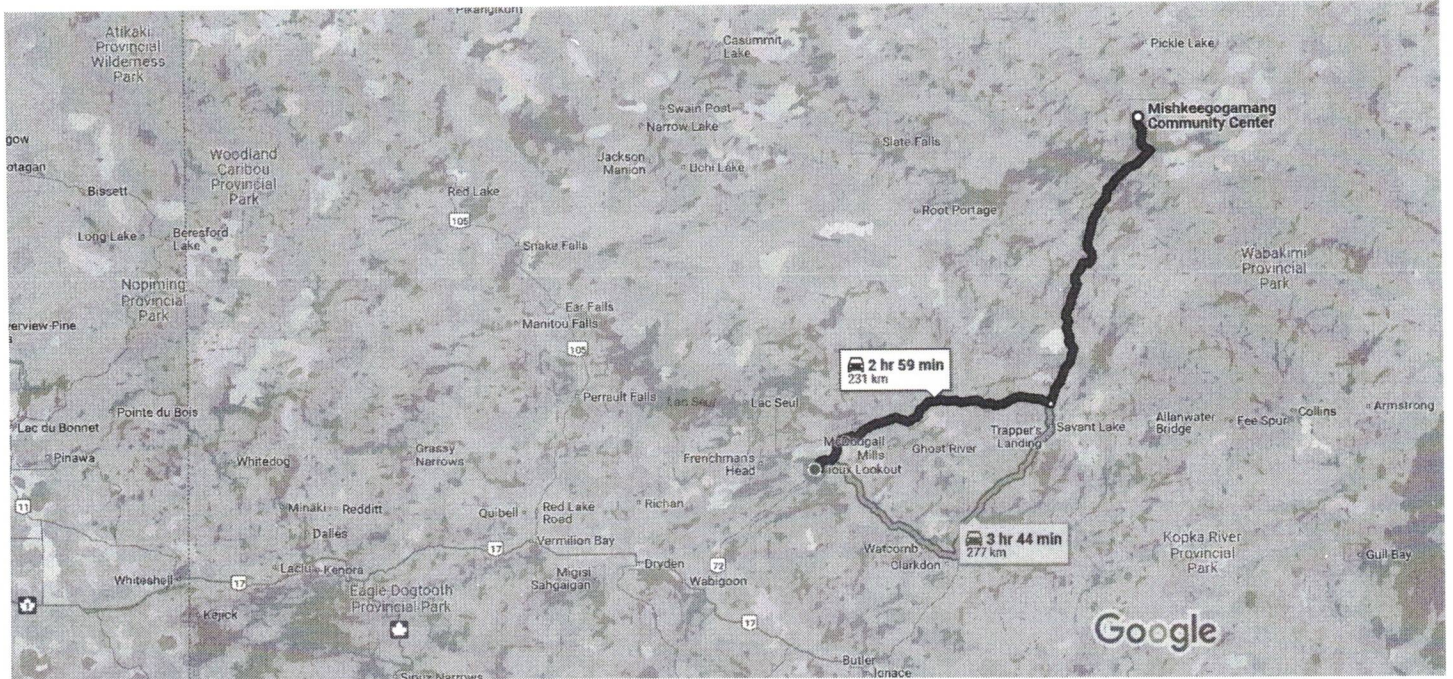

Mishkeegogamang Community Center to 131 King Street, Sioux Lookout, ON

Drive 231 km, 2 hr 59 min

Map data ©2024 Google 20 km

 via ON-599 S and ON-516 W 2 hr 59 min
Fastest route 231 km

 via ON-599 S and ON-642 W 3 hr 44 min
277 km

Explore nearby 131 King St

Restaurants

Hotels

Gas stations

Parking Lots

More