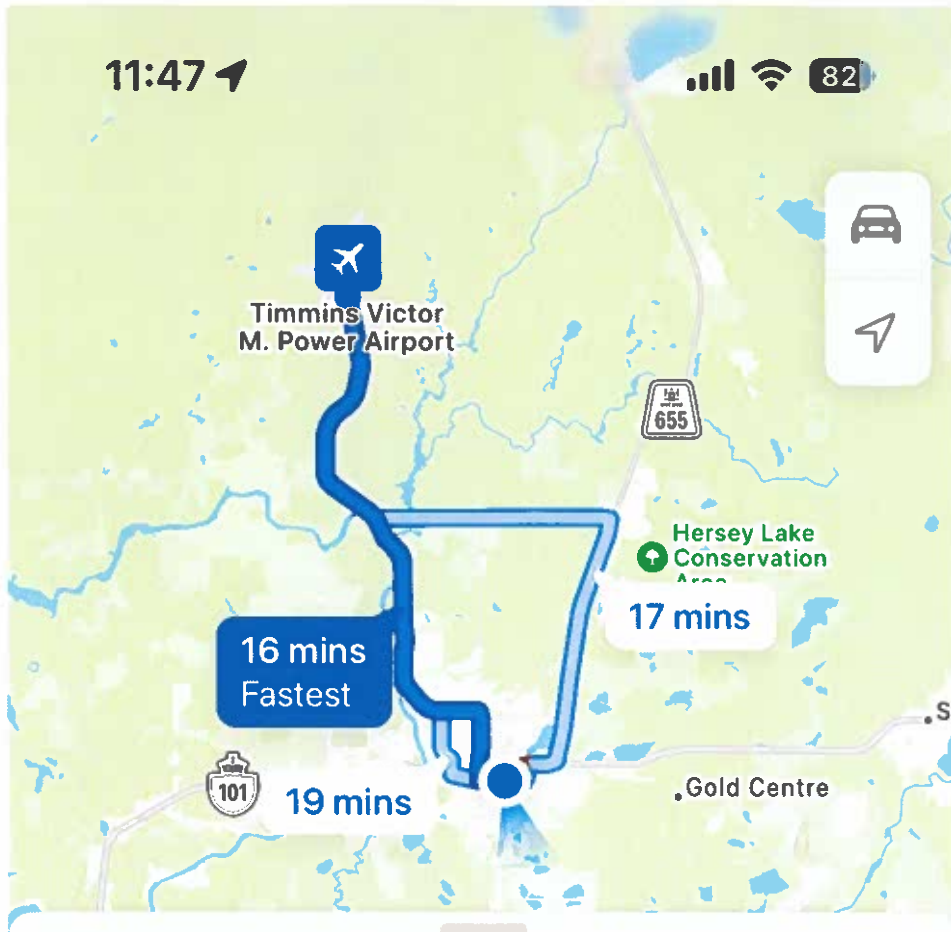

11:47

82

Directions

- Timmins Victor M. Power Airport
- 119 Pine St S
- Add Stop

Now ▾ Avoid ▾

16 mins
13 kilometres · Fastest

19 mins