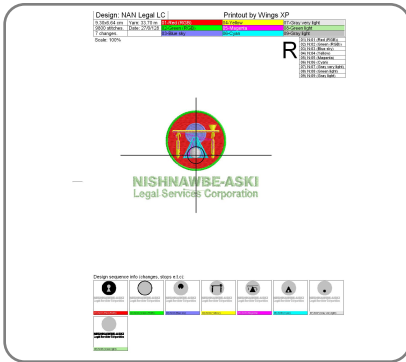

Design

Name	For Colors	Type	Locations	Imprints
NAN Legal Small Logo - LC/TQ	Assorted		1	15

Product Qty	Total Imprints
15	15

Location 1 of 1

Location: **Left Chest - LC** **9800** Stitches Design Code: **13047**

Height	Width	Backing	Speed	Hoop	17 Thread Break	Thread Colors	Product	Colour(s):	
					1	Logo Colours	Yellow-1223(i0310)	On Dark	Black Red Char
					2		Black-1000(i0020)		
					3		White-1001(i0015)		
					4		Black-1000(i0020)		
					5		White-1001(i0015)		
					6		Black-1000(i0020)		
					7		Red-1147(i1904)		
					8	Text	White-1001(i0015)		
					9				
					10	Logo Colours	Yellow-1223(i0310)	On Lights	White Light Grey
					11		Black-1000(i0020)		
					12		White-1001(i0015)		
					13		Black-1000(i0020)		
					14		White-1001(i0015)		
					15		Black-1000(i0020)		
					16		Red-1147(i1904)		
					17	Text	Black-i0020/1800		