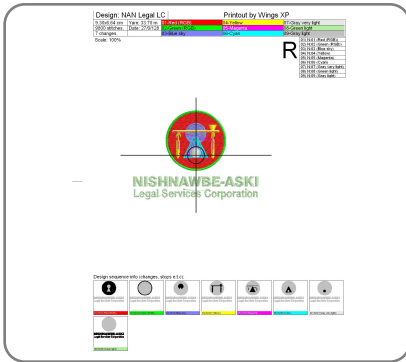

Design

Name	For Colors	Type	Locations	Imprints
NAN Legal Small Logo - LC/TQ	Assorted		1	41

Product Qty	Total Imprints
41	41

Location 1 of 1

Location: **Left Chest - LC** **9800** Stitches Design Code: **13047**

Height	Width	Backing	Speed	Hoop	17 Thread Break	Thread Colors	Product	Colour(s):
					1 Logo Colours	Yellow-1223(i0310)	On Dark	Black Red Char
					2	Black-1000(i0020)		
					3	White-1001(i0015)		
					4	Black-1000(i0020)		
					5	White-1001(i0015)		
					6	Black-1000(i0020)		
					7	Red-1147(i1904)		
					8 Text	White-1001(i0015)		
					9			
					10 Logo Colours	Yellow-1223(i0310)	On Lights	White Light Grey
					11	Black-1000(i0020)		
					12	White-1001(i0015)		
					13	Black-1000(i0020)		
					14	White-1001(i0015)		
					15	Black-1000(i0020)		
					16	Red-1147(i1904)		
					17 Text	Black-i0020/1800		