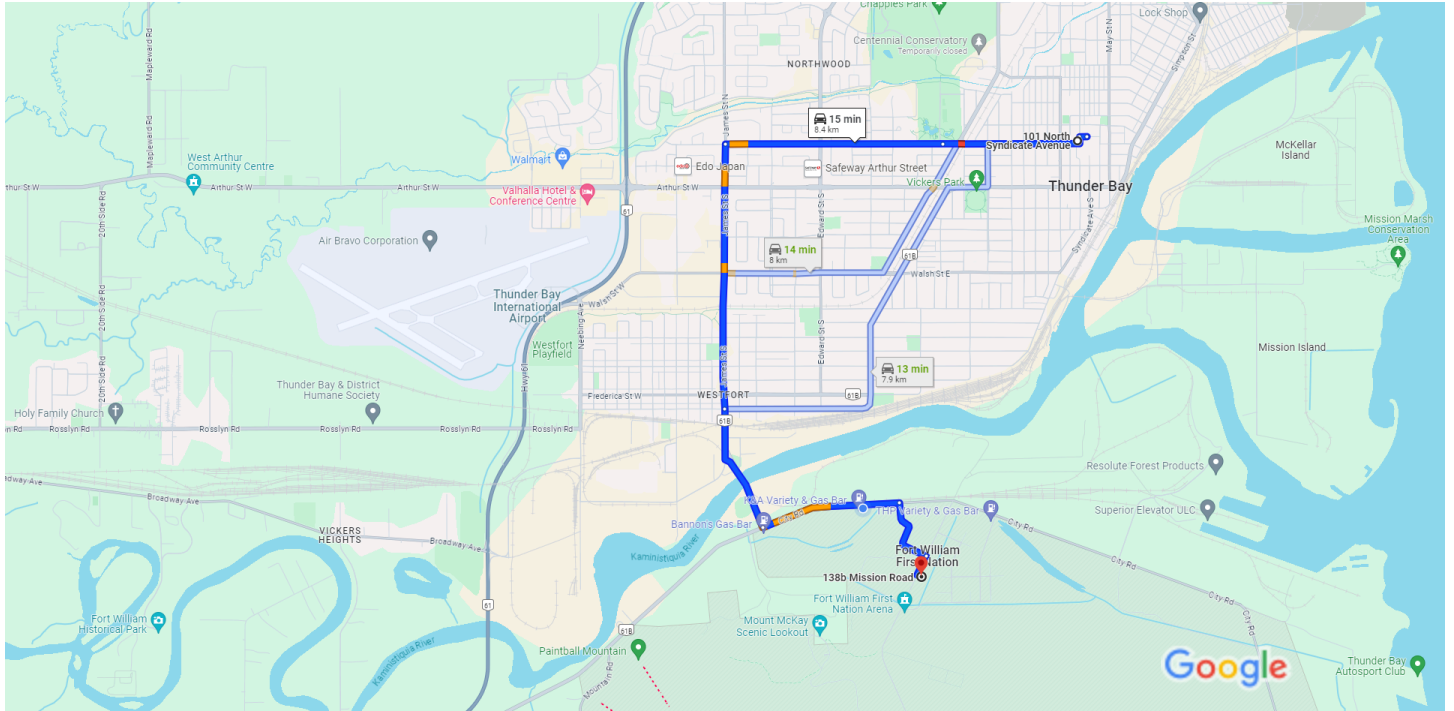

101 N Syndicate Ave to 138b Mission Rd

Drive 8.4 km, 15 min

Map data ©2024 Google 500 m

 **via ON-61B** **13 min**
Fastest route, the usual traffic 7.9 km

 **via James St S** **14 min**
8.0 km

 **via Victoria Ave E and James St S** **15 min**
8.4 km

Explore nearby 138b Mission Rd

-  Restaurants
-  Hotels
-  Gas stations
-  Parking Lots
-  More