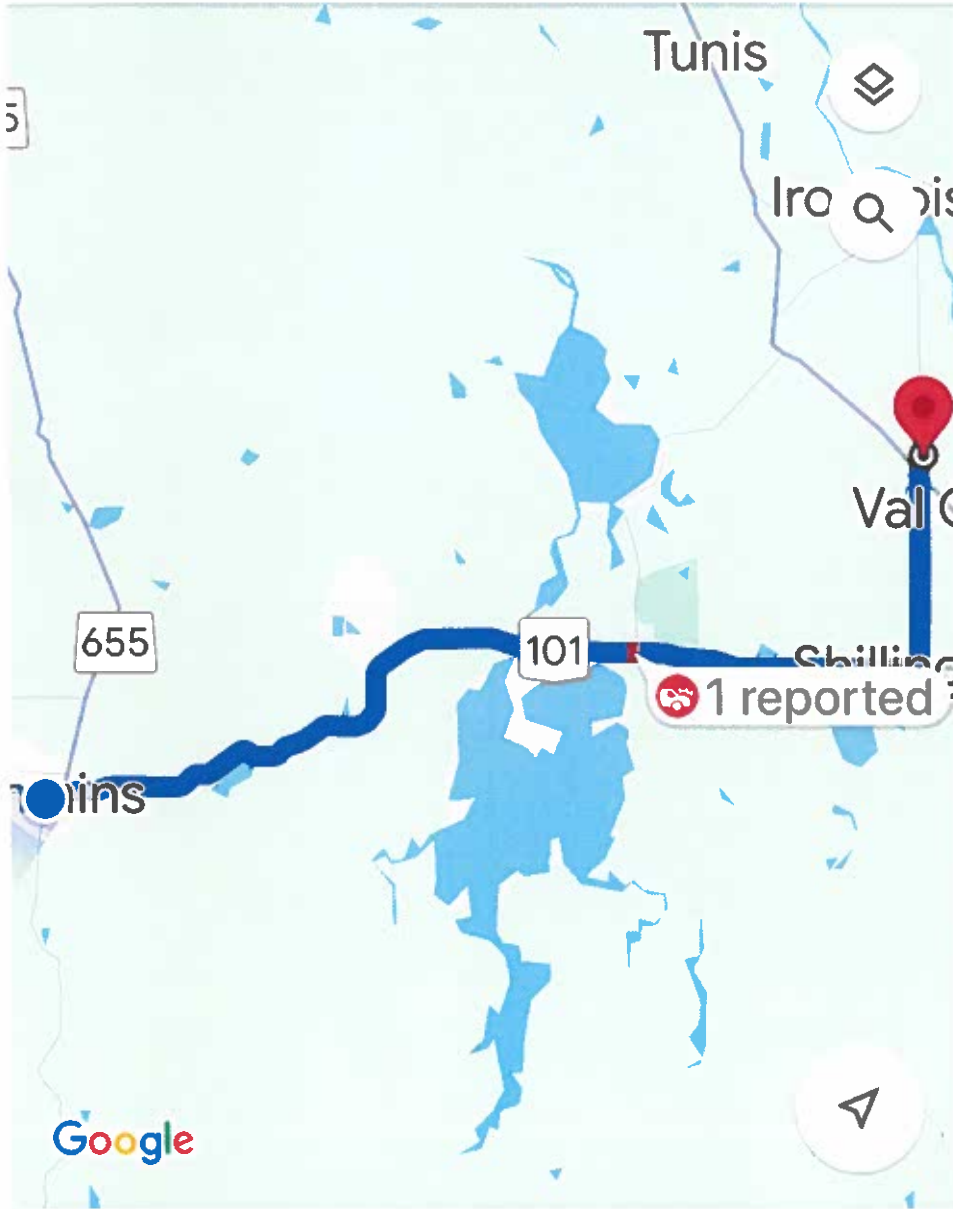

9:18

Sept 23, 2024

3G 93

Your location

Monteith Correctional Complex

50 min

1 d

3 hr 38

50 min (65 km) x 2 = 130 km

Fastest route, the usual traffic

Start

Steps

Save